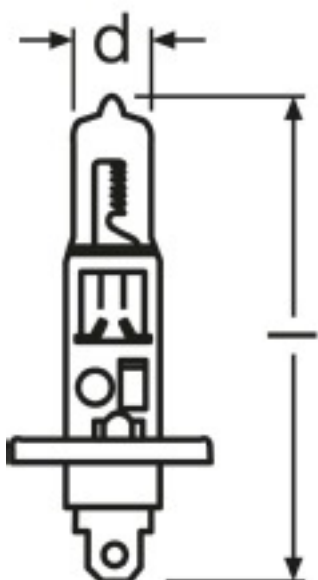

Electrical data

Power input	68 W ¹⁾
Nominal wattage	55 W
Nominal voltage	12 V
Test voltage	13.2 V

¹⁾ Maximum

Light technical data

Color temperature	3200 K
Luminous flux	1550 lm
Luminous flux tolerance	±15 %

Dimensions & weight

Length	67.5 mm
Diameter	8.0 mm
Product weight	6.89 g

Product line drawing

Lifespan

Lifespan B3	400 h
Lifespan Tc	650 h

Additional product data

Base (standard designation)	P14.5s
-----------------------------	--------